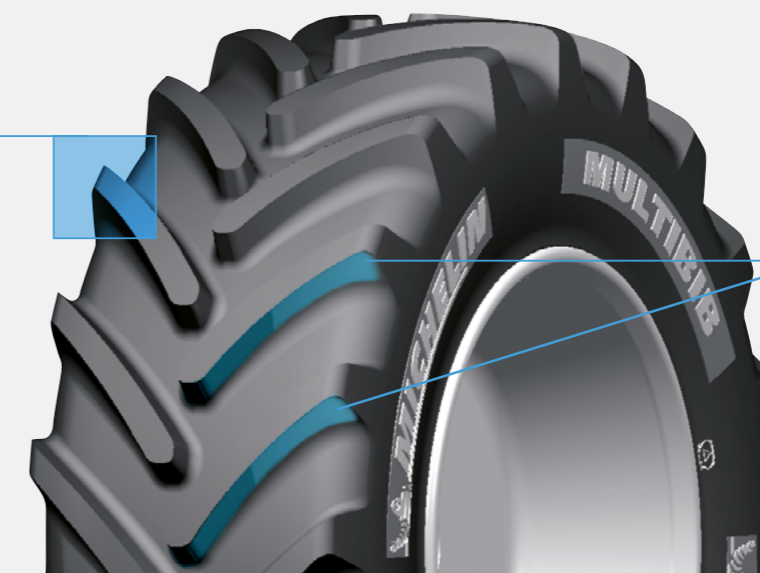

MICHELIN MULTIBIB

FLAT, WIDE CROWN

- Reduced wheel slip
- Consistent, regular wear

TREAD BAR'S DESIGN

- Better self-cleaning

FOOTPRINT

- Up to 10% increase in footprint
- Optimised contact pressure

FLEXIBLE CASING

MACHINE #2

FRONT PRESSURE (bar/psi)

REAR PRESSURE (bar/psi)

UP TO 35%

LONGER SERVICE LIFE*

- NEW RUBBER MIX
- FLAT CROWN
- "D" SPEED RATED (65 KM/H)**

ROBUST SHOULDERS
- Maximum traction capacity

DEEP TREAD PATTERN
- Up to 57mm deep